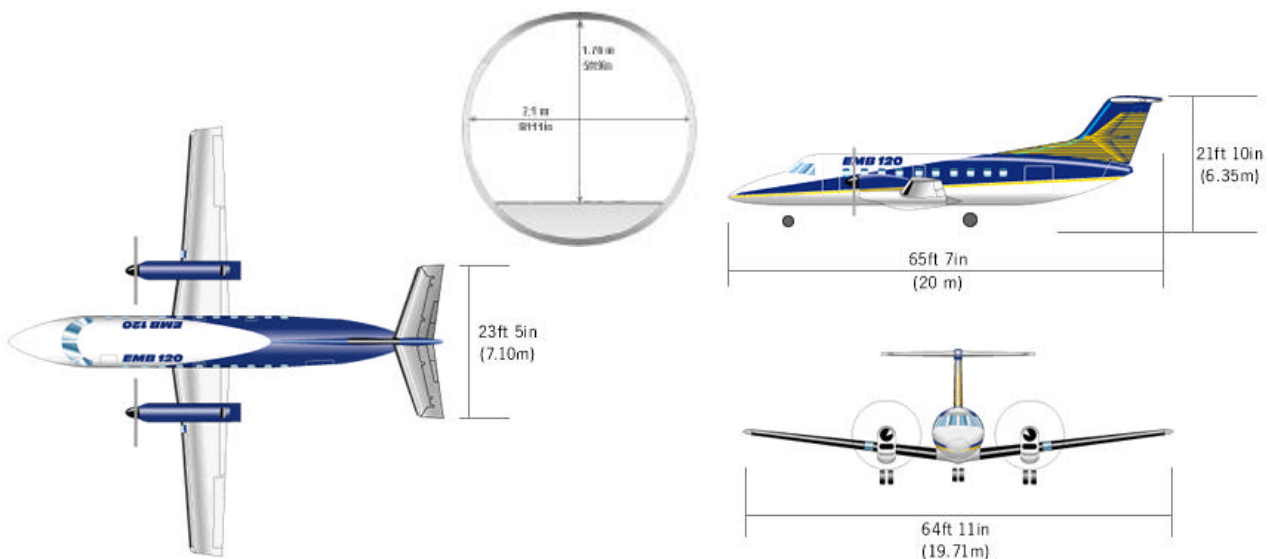

EMBRAER 120 Brasilia

MAIN CABIN DIMENSIONS

Length	30.77 ft " / 9.38 m
Width	6 ft 11" / 2.1 m
Height	5 ft 9" / 1.76 m
Volume cabin	31.1 m ³

DOOR SIZES

Main cargo door	50" x 49" / 1.27 m x 1.24 m
------------------------	-----------------------------

OTHER DATA

Max Payload	7.319 lb / 3.320 kg
MTOW	26.433 lb / 11.990 kg
MLDGW	25.794 lb / 11.700 kg
MZFW	24.030 lb / 10.900 kg
BOW	16.711 lb / 7.580 kg
Cruising speed	310 kts / 574km/h
Range at max load	1.481 m / 800 nm

AIRCRAFT DATA

Wingspan	64 ft 9" / 19.80 m
Length	65 ft 6" / 20.0 m
Height	20 ft 8 " / 6.40 m

NORMAL ARRANGEMENT