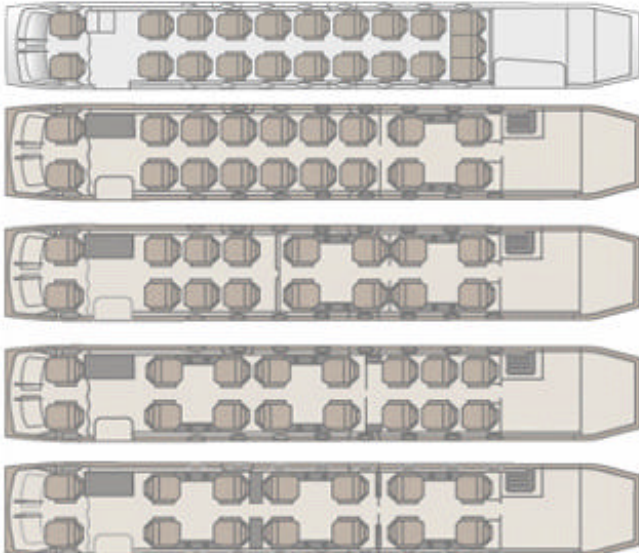

Beechcraft 1900C

MAIN CABIN DIMENSIONS

Length	25 ft 3" / 7.7 m
Width	4 ft 6" / 1.37 m
Height	4 ft 9" / 1.45 m
Volume cabin	505.6 cu ft / 15.29 m ³

AIRCRAFT DATA

Wingspan	54.6 ft / 16.6 m
Length	57.1 ft / 17.6 m
Height	14.11 ft / 4.5 m
Range	2,223 km / 1,200 nm

DOOR SIZES

Main cargo door	1.45 m x 1.32 m (Cargo)
	1.31 m x 1.32 m (Pax)

OTHER DATA

Max Payload	3,748 lb / 1,700 kg
MTOW	16,949 lb / 7,688 kg
MLDGW	16,600 lb / 7,530 kg
MZFW	15,000 lb / 6,804 kg
Max Cruising speed	496 km/hr / 268 kts

NORMAL CABIN ARRANGEMENT

Possible pax configurations

Full Cargo Configuration