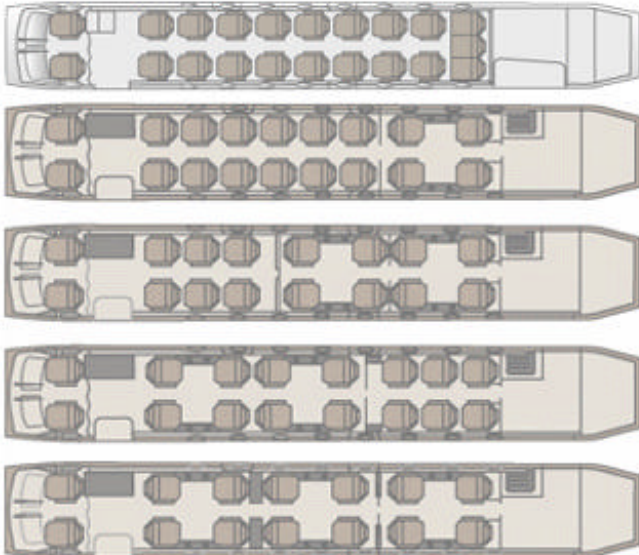

Beechcraft 1900D

MAIN CABIN DIMENSIONS

Length	25 ft 3" / 7.7 m
Width	4 ft 6" / 1.37 m
Height	5 ft 11" / 1.8 m
Volume cabin	640 cu ft / 18.98 m ³

AIRCRAFT DATA

Wingspan	57 ft 11" / 17.65 m
Length	57.1 ft / 17.63 m
Height	14.11 ft / 4.55 m
Range	2,500 km / 1,350 nm

DOOR SIZES

Main cargo door	1.45 m x 1.32 m (Cargo)
	1.25 m x 1.32 m (Pax)

OTHER DATA

Max Payload	4,630 lb / 2,100 kg
MTOW	16,949 lb / 7,688 kg
MLDGW	16,600 lb / 7,530 kg
MZFW	15,000 lb / 6,804 kg
Max Cruising speed	526 km/hr / 284 kts

NORMAL CABIN ARRANGEMENT

Possible pax configurations

Full Cargo Configuration