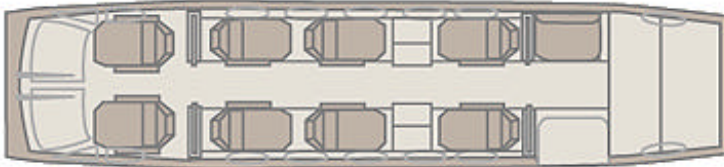

Beechcraft KingAir B200

MAIN CABIN DIMENSIONS

Length	16 ft 8" / 5.08 m
Width	4 ft 6" / 1.37 m
Height	4 ft 9" / 1.45 m
Volume cabin	10.09 m ³

AIRCRAFT DATA

Wingspan	54.6 ft / 16.61 m
Length	43.1 ft / 13.36 m
Height	14.1 ft / 4.52 m
Range	1.807 nm / 3.347 km

DOOR SIZES

Main cargo door	26.75"x51.5" / 68x131cm
-----------------	-------------------------

OTHER DATA

Max Payload	4.030 lb / 1.828 kg
MTOW	12.500 lb / 5.670 kg
Empty Weight	8.420 lb / 3.819 kg
MZFW	11.000 lb / 4.989kg
Max Cruising speed	292 kts / 540 km/h

NORMAL CABIN ARRANGEMENT

Pax configuration

Full Cargo Configuration