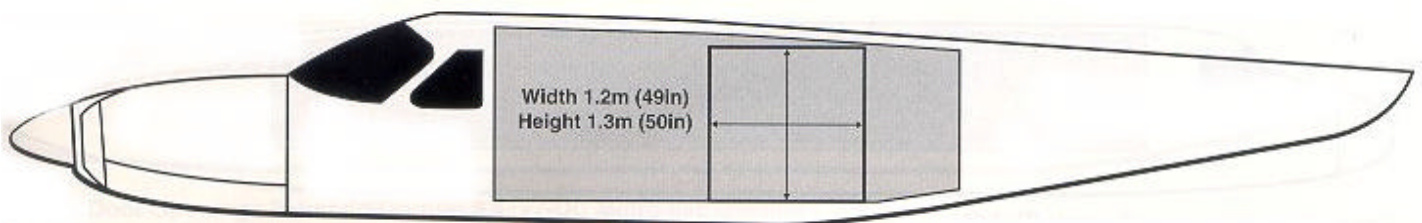

Cessna 208B Super Cargomaster Payload-Range Comparison

OTHER DATA

Max Payload	3,500 lb / 1,590 kg
MTOW	8,000 lb / 3,629 kg
MLDGW	7,800 lb / 3,538 kg
Empty weight	3,860 lb / 1,750 kg
Cruising speed	324 km/hr
Max Range	1,783 m

Cargo Door Openings Cessna 208B Super Cargomaster/208 I