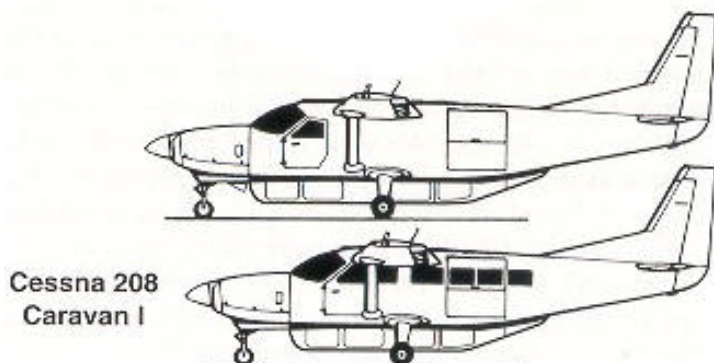

## NORMAL CABIN ARRANGEMENT

## DOOR SIZES

Main cargo door 50" x 49" / 1.27 m x 1.24 m

Cross Section  
Cessna 208B Super  
Cargomaster/  
208 Caravan I

## OTHER DATA

Max Payload	3,500 lb / 1,590 kg
MTOW	8,000 lb / 3,629 kg
MLDGW	7,800 lb / 3,538 kg
Empty weight	3,860 lb / 1,750 kg
Cruising speed	324 km/hr
Max Range	1,783 m

Cargo Door Openings Cessna 208B Super Cargomaster/208 I